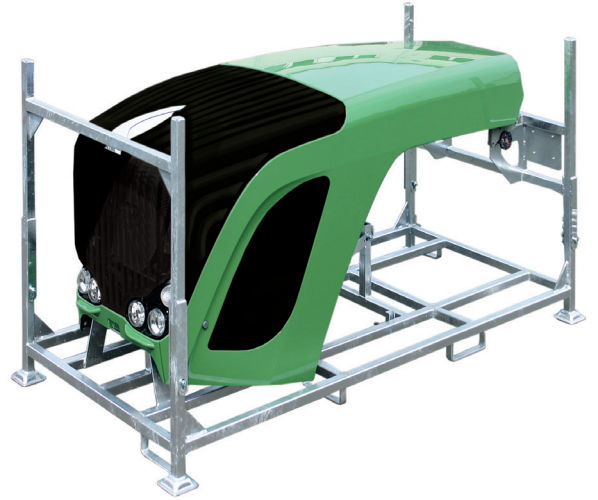

Special load carrier for coverings for railway carriages

FEIL automotiv, agricultural and construction machinery

Transport rack for large enclosure panels for agricultural machinery

Special load carrier for radiators for agricultural machinery

Special load carrier for various bonnet add-on components

Flexible frame for various tractor engine covers

Special load carrier for lorry tailpipes with plastic and stainless steel for storage after welding and for subsequent transportation

Special load carrier for tanks