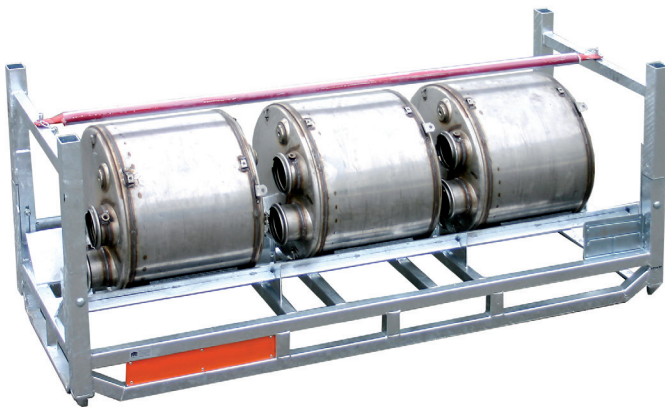

Special load carrier for coverings for railway carriages

FEIL automotiv, agricultural and construction machinery

Transport rack for large enclosure panels for agricultural machinery

Special load carrier for radiators for agricultural machinery

Special load carrier for various bonnet add-on components

Flexible frame for various tractor engine covers

Special load carrier for lorry tailpipes with plastic and stainless steel for storage after welding and for subsequent transportation

Special load carrier for tanks