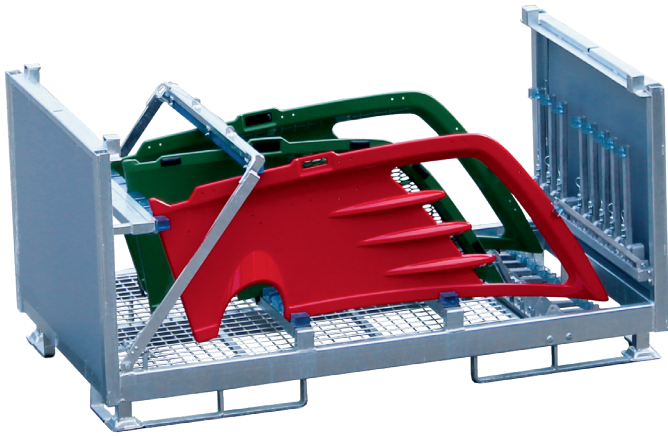

Special load carrier for coverings for railway carriages

FEIL automotiv, agricultural and construction machinery

Transport rack for large enclosure panels for agricultural machinery

Special load carrier for radiators for agricultural machinery

Special load carrier for various bonnet add-on components

Flexible frame for various tractor engine covers

Special load carrier for lorry tailpipes with plastic and stainless steel for storage after welding and for subsequent transportation

Special load carrier for tanks