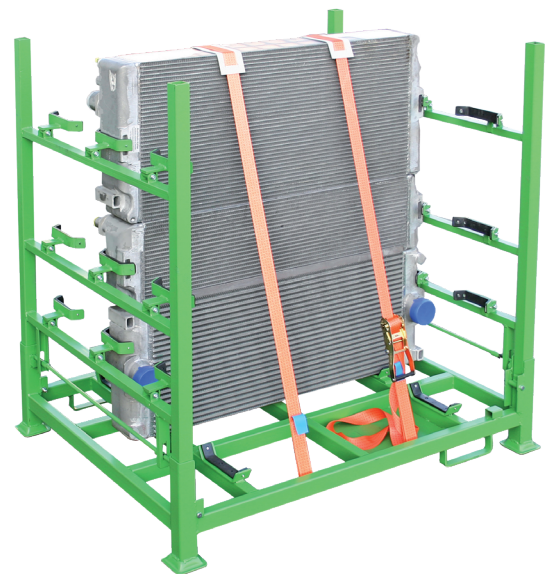

Special load carrier for coverings for railway carriages

FEIL automotiv, agricultural and construction machinery

Transport rack for large enclosure panels for agricultural machinery

Special load carrier for radiators for agricultural machinery

Special load carrier for various bonnet add-on components

Flexible frame for various tractor engine covers

Special load carrier for lorry tailpipes with plastic and stainless steel for storage after welding and for subsequent transportation

Special load carrier for tanks